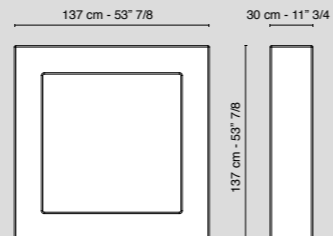

SQUARE BIG

	HALOGEN	LED
Lampadina - Bulb	25 x G9 34 W	25 x G4 2.3 W
Consumo - Power	850 W	57,5 W
Flusso - Flux	25 x 435 Lm	25 x 190 Lm
Codice - Code	7511452.98	7511452.11

RECTANGULAR SMALL

	HALOGEN	LED
Lampadina - Bulb	11 x G9 34 W	11 x G4 2.3 W
Consumo - Power	374 W	25,3 W
Flusso - Flux	11 x 435 Lm	11 x 190 Lm
Codice - Code	7511453.98	7511453.11