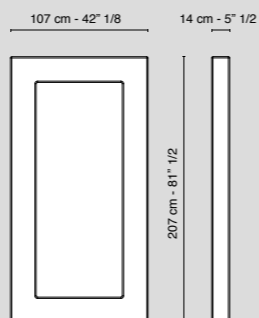

RECTANGULAR BIG

	HALOGEN	LED
Lampadina - Bulb	28 x G9 34 W	28 x G4 2.3 W
Consumo - Power	952 W	65 W
Flusso - Flux	28 x 435 Lm	28 x 190 Lm
Codice - Code	7511454.98	7511454.11