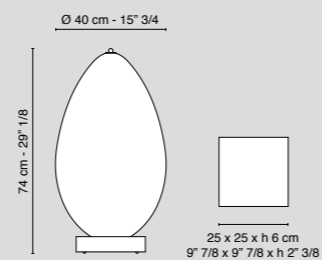

EGG 75

	HALOGEN	LED
Lampadina - Bulb	10 x G9 34 W	10 x G4 2.3 W
Consumo - Power	340 W	23 W
Flusso - Flux	10 x 435 Lm	10 x 190 Lm
Dimmer	su richiesta - on request	
Codice - Code	7511421.98	7511421.11