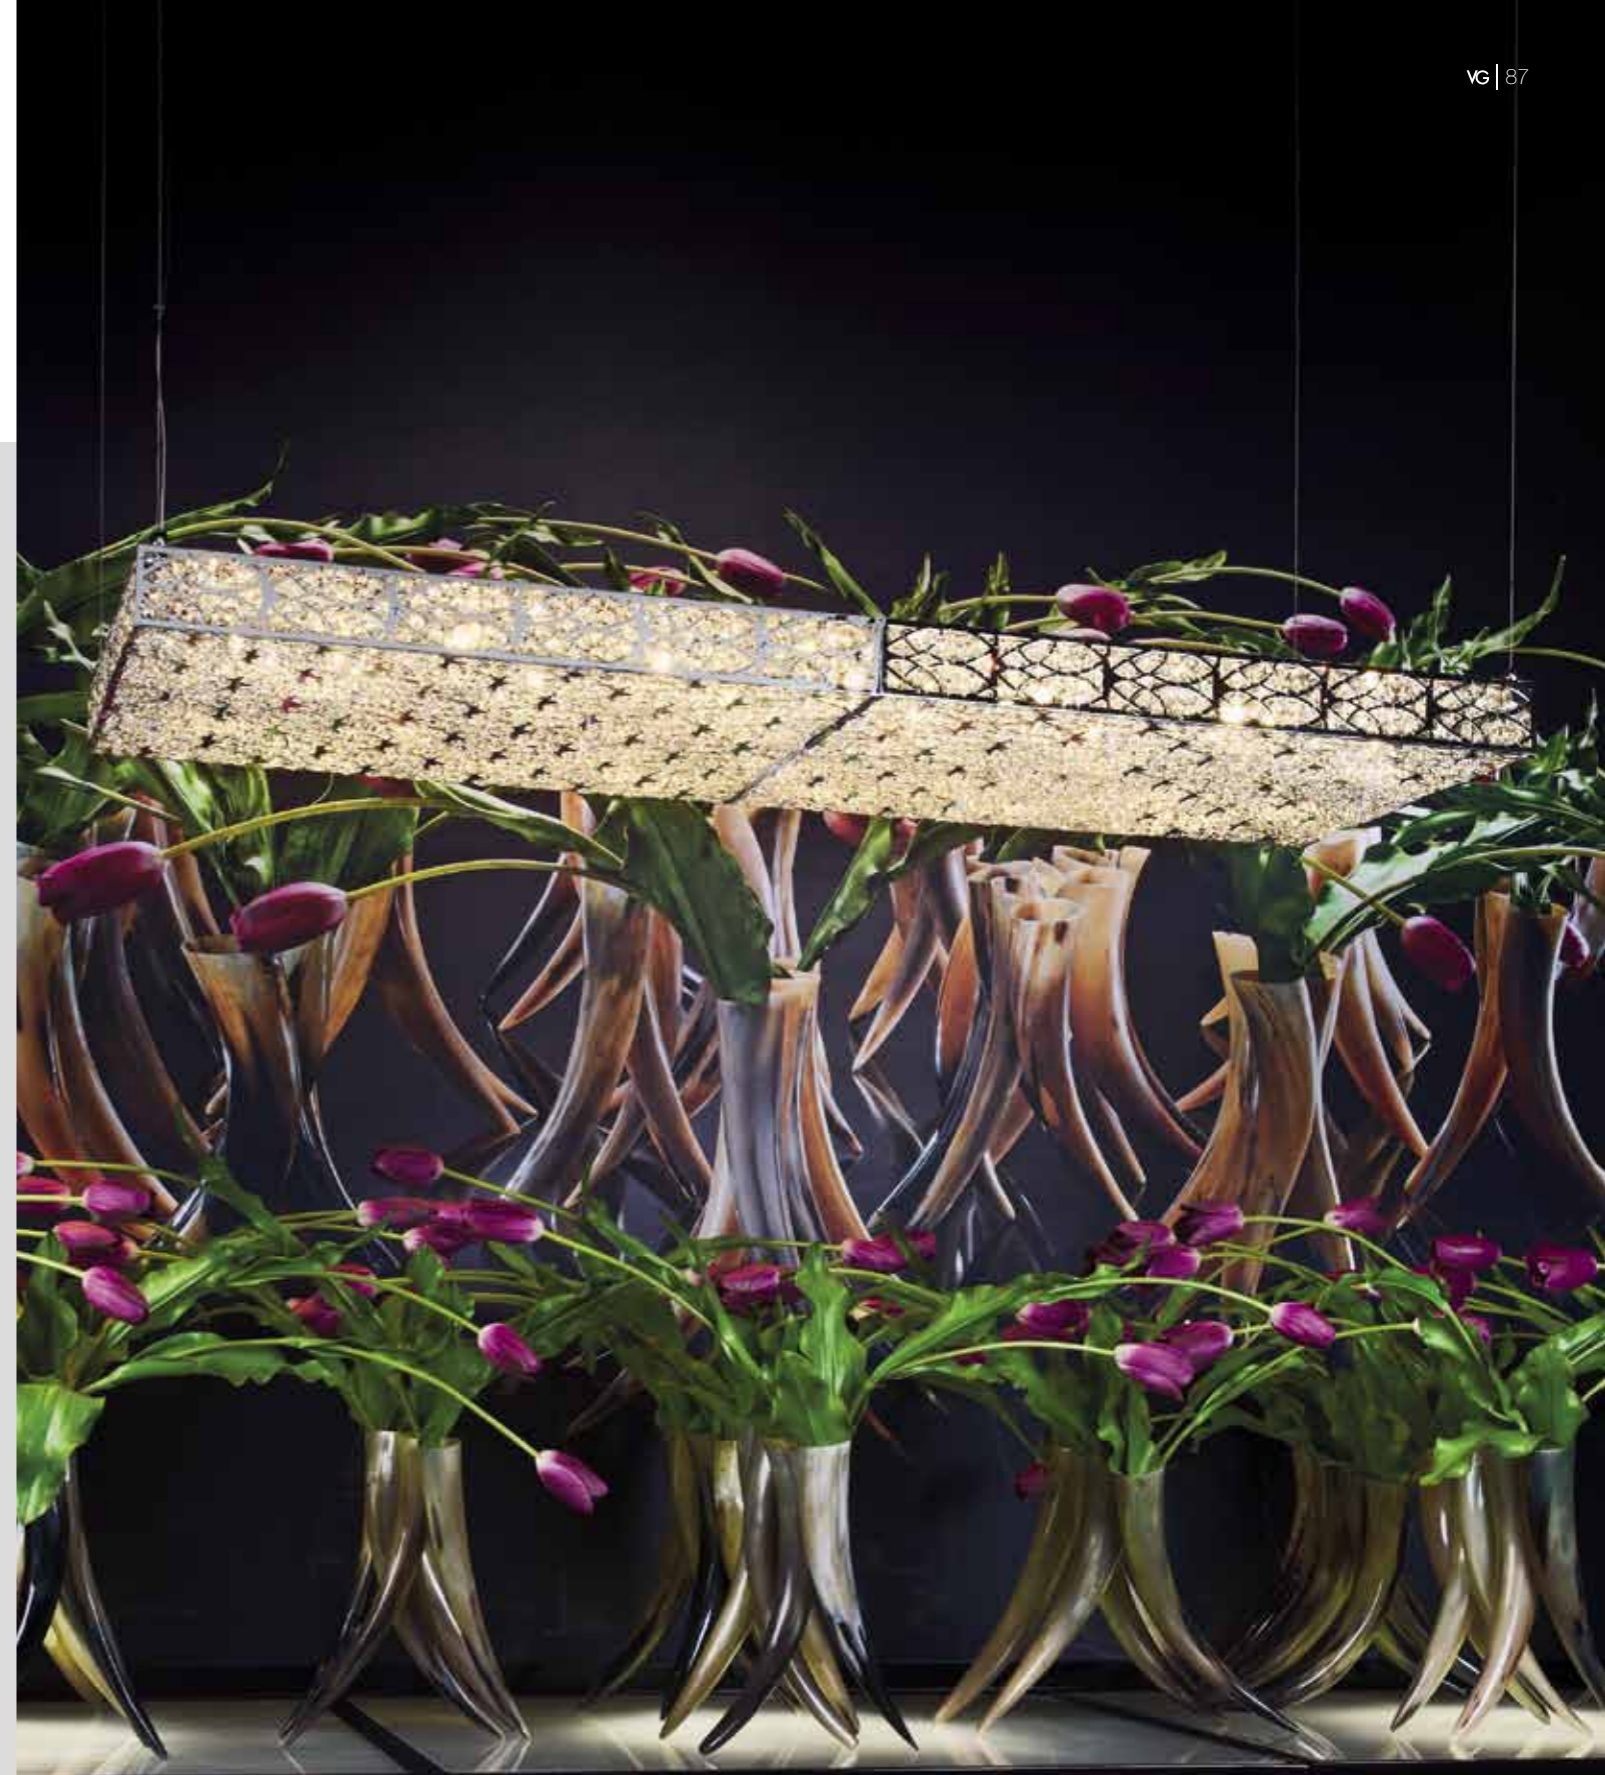

ARABESQUE RECTANGULAR

RH 100

	HALOGEN	LED
Lampadina - Bulb	10 x G9 34 W	10 x G4 2.3 W
Consumo - Power	340 W	23 W
Flusso - Flux	10 x 435 Lm	10 x 190 Lm
Codice - Code	7511376.98	7511376.11

RH 170

	HALOGEN	LED
Lampadina - Bulb	26 x G9 34 W	26 x G4 2.3 W
Consumo - Power	884 W	59,8 W
Flusso - Flux	26 x 435 Lm	26 x 190 Lm
Codice - Code	7511329.98	7511329.11

Finitura - Finish

cromo lucido
polished chrome

* oro galvanizzato
galvanized gold

IP 20

* su richiesta
on request