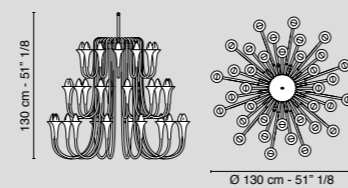

Finitura - Finish

cromo lucido
polished chrome

* oro galvanizzato
galvanized gold

IP 20

* su richiesta
on request

Codice - Code
7511554.00