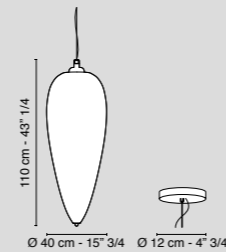

ARABESQUE SENSATION

SMALL

	HALOGEN	LED
Lampadina - Bulb	16 x G9 34 W	16 x G4 2.3 W
Consumo - Power	544 W	36,8 W
Flusso - Flux	16 x 435 Lm	16 x 190 Lm
Codice - Code	7511170.98	7511170.11

BIG

	HALOGEN	LED
Lampadina - Bulb	23 x G9 34 W	23 x G4 2.3 W
Consumo - Power	782 W	52,9 W
Flusso - Flux	23 x 435 Lm	23 x 190 Lm
Codice - Code	7511171.98	7511171.11

Finitura - Finish

cromo lucido
polished chrome

* oro galvanizzato
galvanized gold

IP 20

* su richiesta
on request