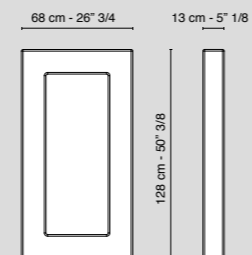

RECTANGULAR SMALL

	HALOGEN	LED
Lampadina - Bulb	11 x G9 34 W	11 x G4 2.3 W
Consumo - Power	374 W	25,3 W
Flusso - Flux	11 x 435 Lm	11 x 190 Lm
Codice - Code	7511453.98	7511453.11