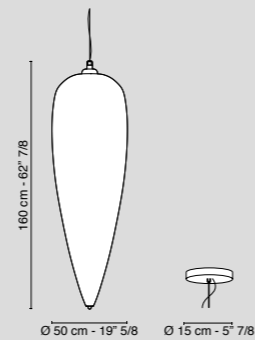

BIG

	HALOGEN	LED
Lampadina - Bulb	23 x G9 34 W	23 x G4 2.3 W
Consumo - Power	782 W	52,9 W
Flusso - Flux	23 x 435 Lm	23 x 190 Lm
Codice - Code	7511171.98	7511171.11