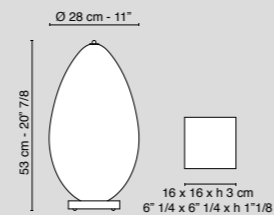

EGG 50

	HALOGEN	LED
Lampadina - Bulb	6 x G9 34 W	6 x G4 2.3 W
Consumo - Power	204 W	13,8 W
Flusso - Flux	6 x 435 Lm	6 x 190 Lm
Dimmer	incluso - included	-
Codice - Code	7511340.98	7511340.11