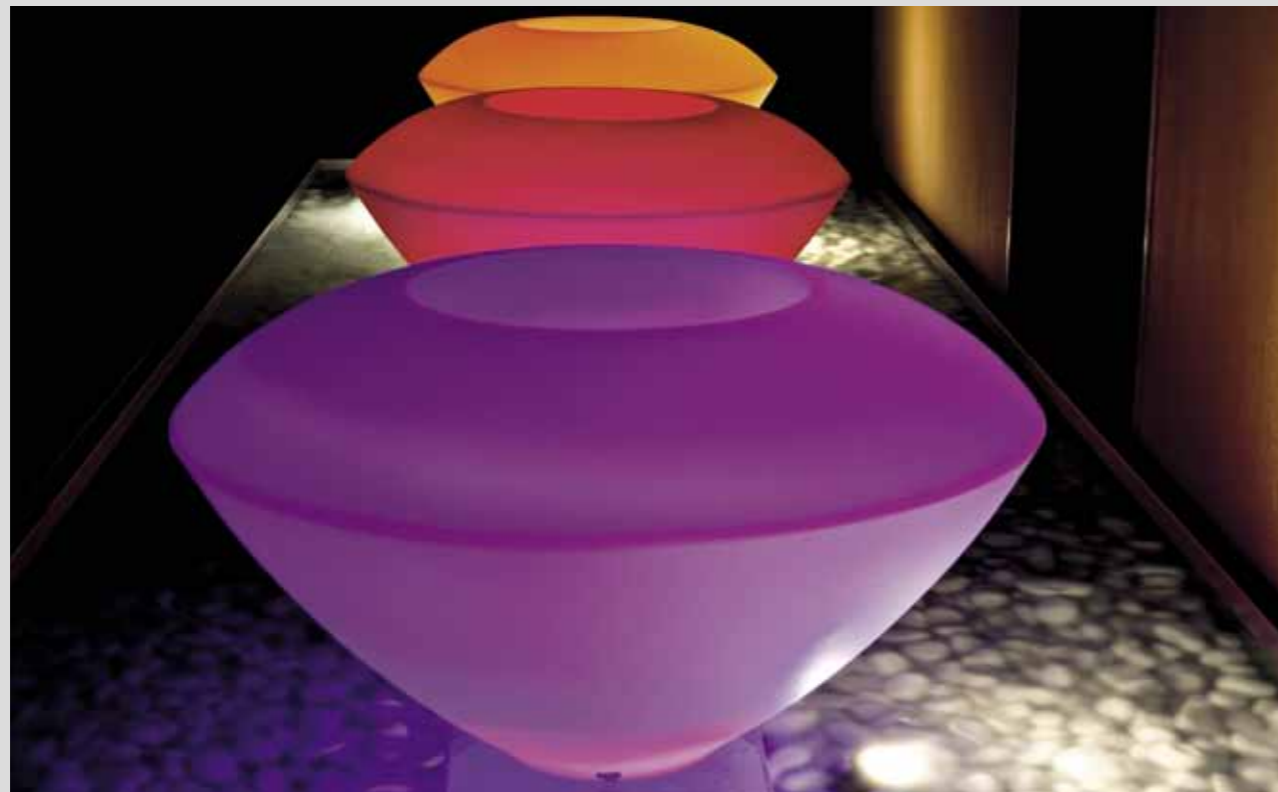

LED

Lampadina - Bulb	1x E27 led 5 W
Consumo - Power	5 W
Flusso - Flux	180 Lm
Frequenza - Frequency	50 - 60 Hz
Alimentazione - Supply	100/240 V

Colori - Colours

neutro/neutral

Codice - Code
7521435

TROTTY

**FLUORESCENT**