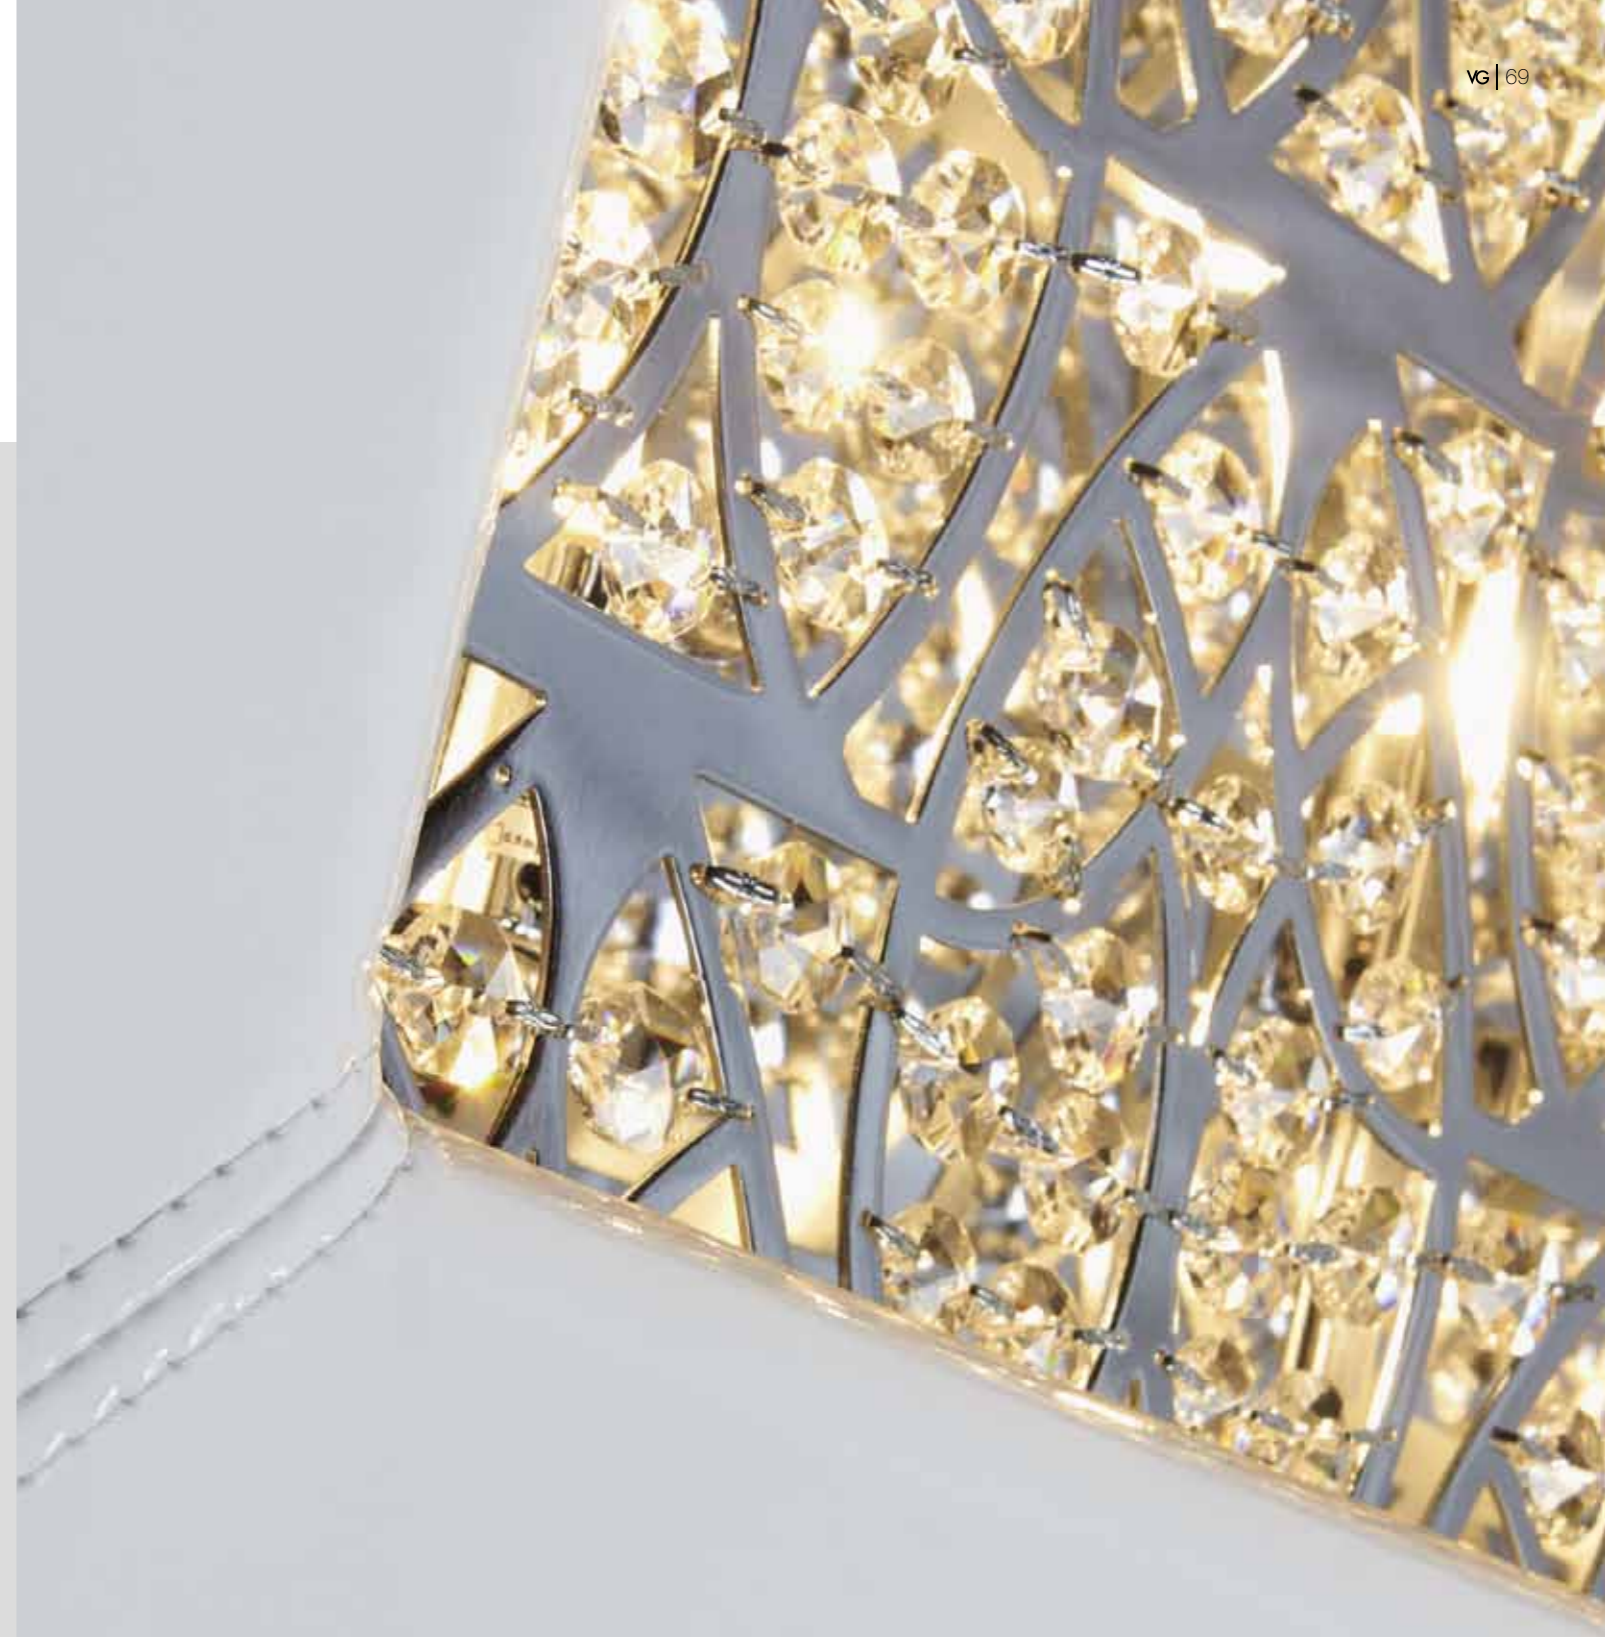

ARABESQUE ARRAS

SQUARE SMALL

	HALOGEN	LED
Lampadina - Bulb	8 x G9 34 W	8 x G4 2.3 W
Consumo - Power	272 W	18,4 W
Flusso - Flux	8 x 435 Lm	8 x 190 Lm
Codice - Code	7511451.98	7511451.11

SQUARE BIG

	HALOGEN	LED
Lampadina - Bulb	25 x G9 34 W	25 x G4 2.3 W
Consumo - Power	850 W	57,5 W
Flusso - Flux	25 x 435 Lm	25 x 190 Lm
Codice - Code	7511452.98	7511452.11

RECTANGULAR SMALL

	HALOGEN	LED
Lampadina - Bulb	11 x G9 34 W	11 x G4 2.3 W
Consumo - Power	374 W	25,3 W
Flusso - Flux	11 x 435 Lm	11 x 190 Lm
Codice - Code	7511453.98	7511453.11

RECTANGULAR BIG

	HALOGEN	LED
Lampadina - Bulb	28 x G9 34 W	28 x G4 2.3 W
Consumo - Power	952 W	65 W
Flusso - Flux	28 x 435 Lm	28 x 190 Lm
Codice - Code	7511454.98	7511454.11

Finitura - Finish

Cromo lucido
polished chrome

*oro galvanizzato
galvanized gold

Rivestimento della
cornice secondo
campionario VG
Frame covering
according to
VG pattern book