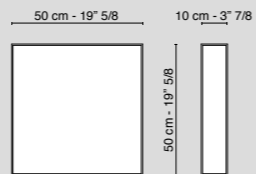

ARABESQUE DOMINO

SQUARE SMALL

	HALOGEN	LED
Lampadina - Bulb	8 x G9 34 W	8 x G4 2.3 W
Consumo - Power	272 W	18,4 W
Flusso - Flux	8 x 435 Lm	8 x 190 Lm
Codice - Code	7511324.98	7511324.11