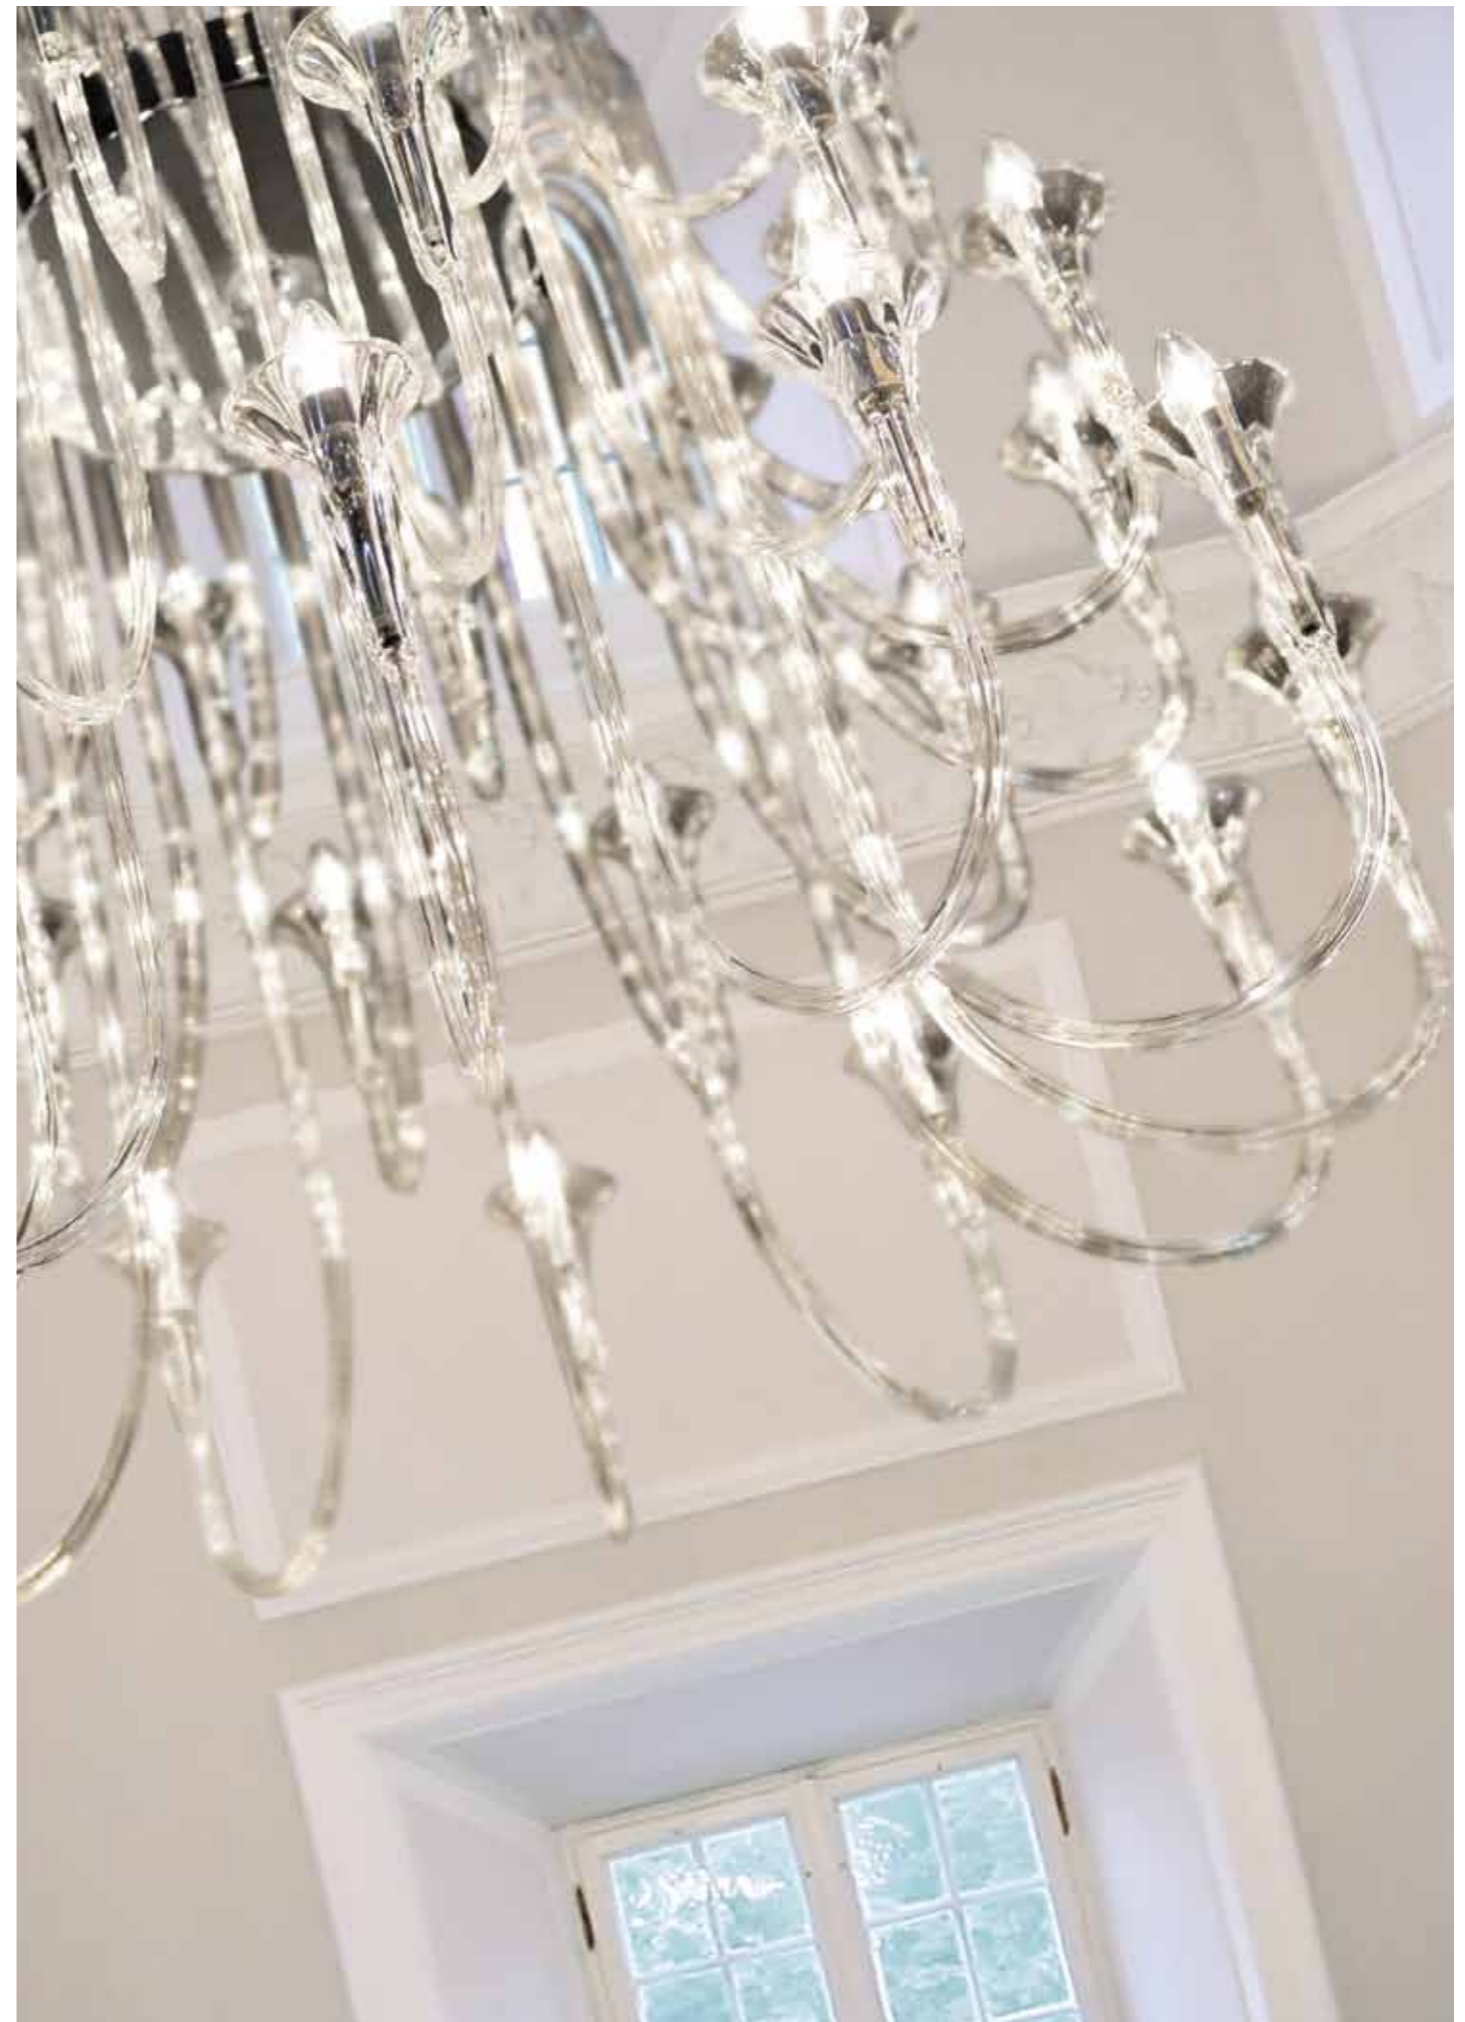

Finitura - Finish

cromo lucido
polished chrome

* oro galvanizzato
galvanized gold

IP 20

* su richiesta
on request

Codice - Code
7511554.00