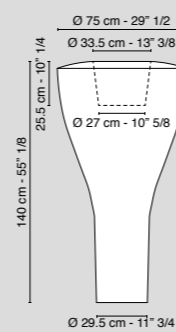

LED

Lampadina - Bulb	1 x E27 led 5 W
Consumo - Power	5 W
Flusso - Flux	180 Lm
Frequenza - Frequency	50 - 60 Hz
Alimentazione - Supply	100/240 V

Colori - Colours

neutro/neutral

Codice - Code
7521430

JETA

**FLUORESCENT**