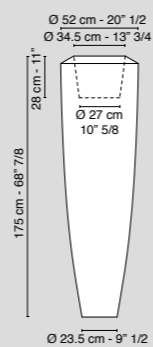

LED

Lampadina - Bulb	1x E27 led 5 W
Consumo - Power	5 W
Flusso - Flux	180 Lm
Frequenza - Frequency	50 - 60 Hz
Alimentazione - Supply	100/240 V

Colori - Colours

neutro/neutral

Codice - Code
7521435

TROTTY

**FLUORESCENT**