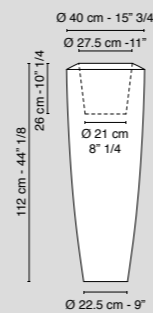

Codice - Code
7522148